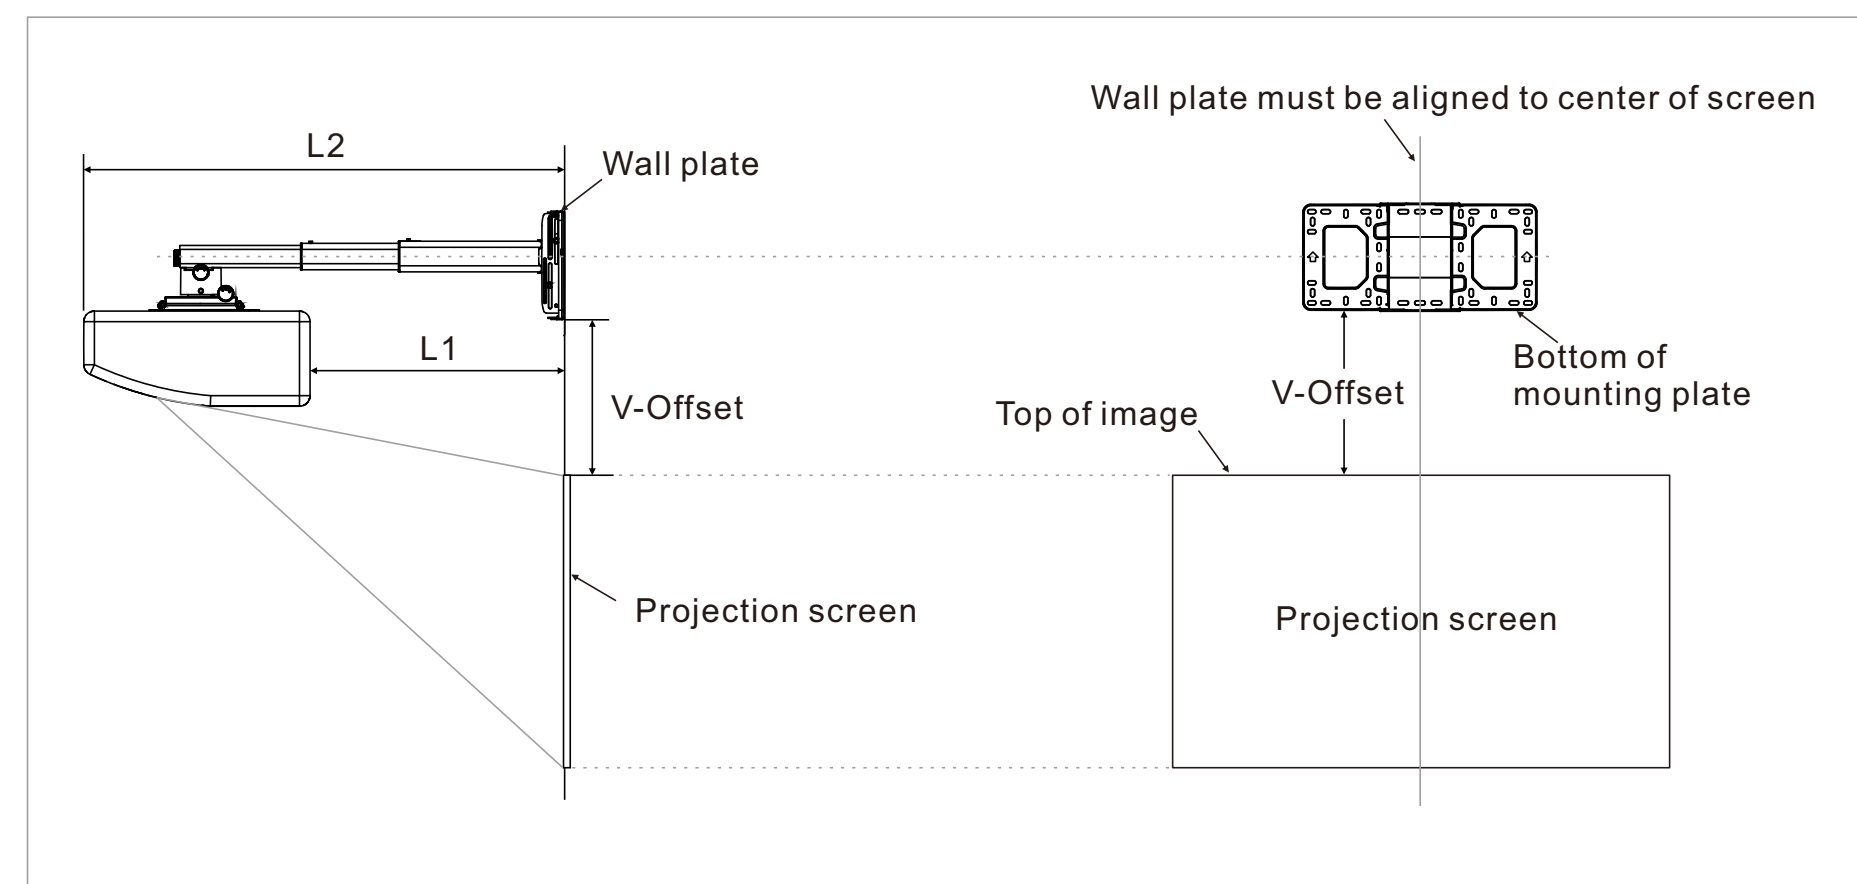

Wall plate must be aligned to center of screen