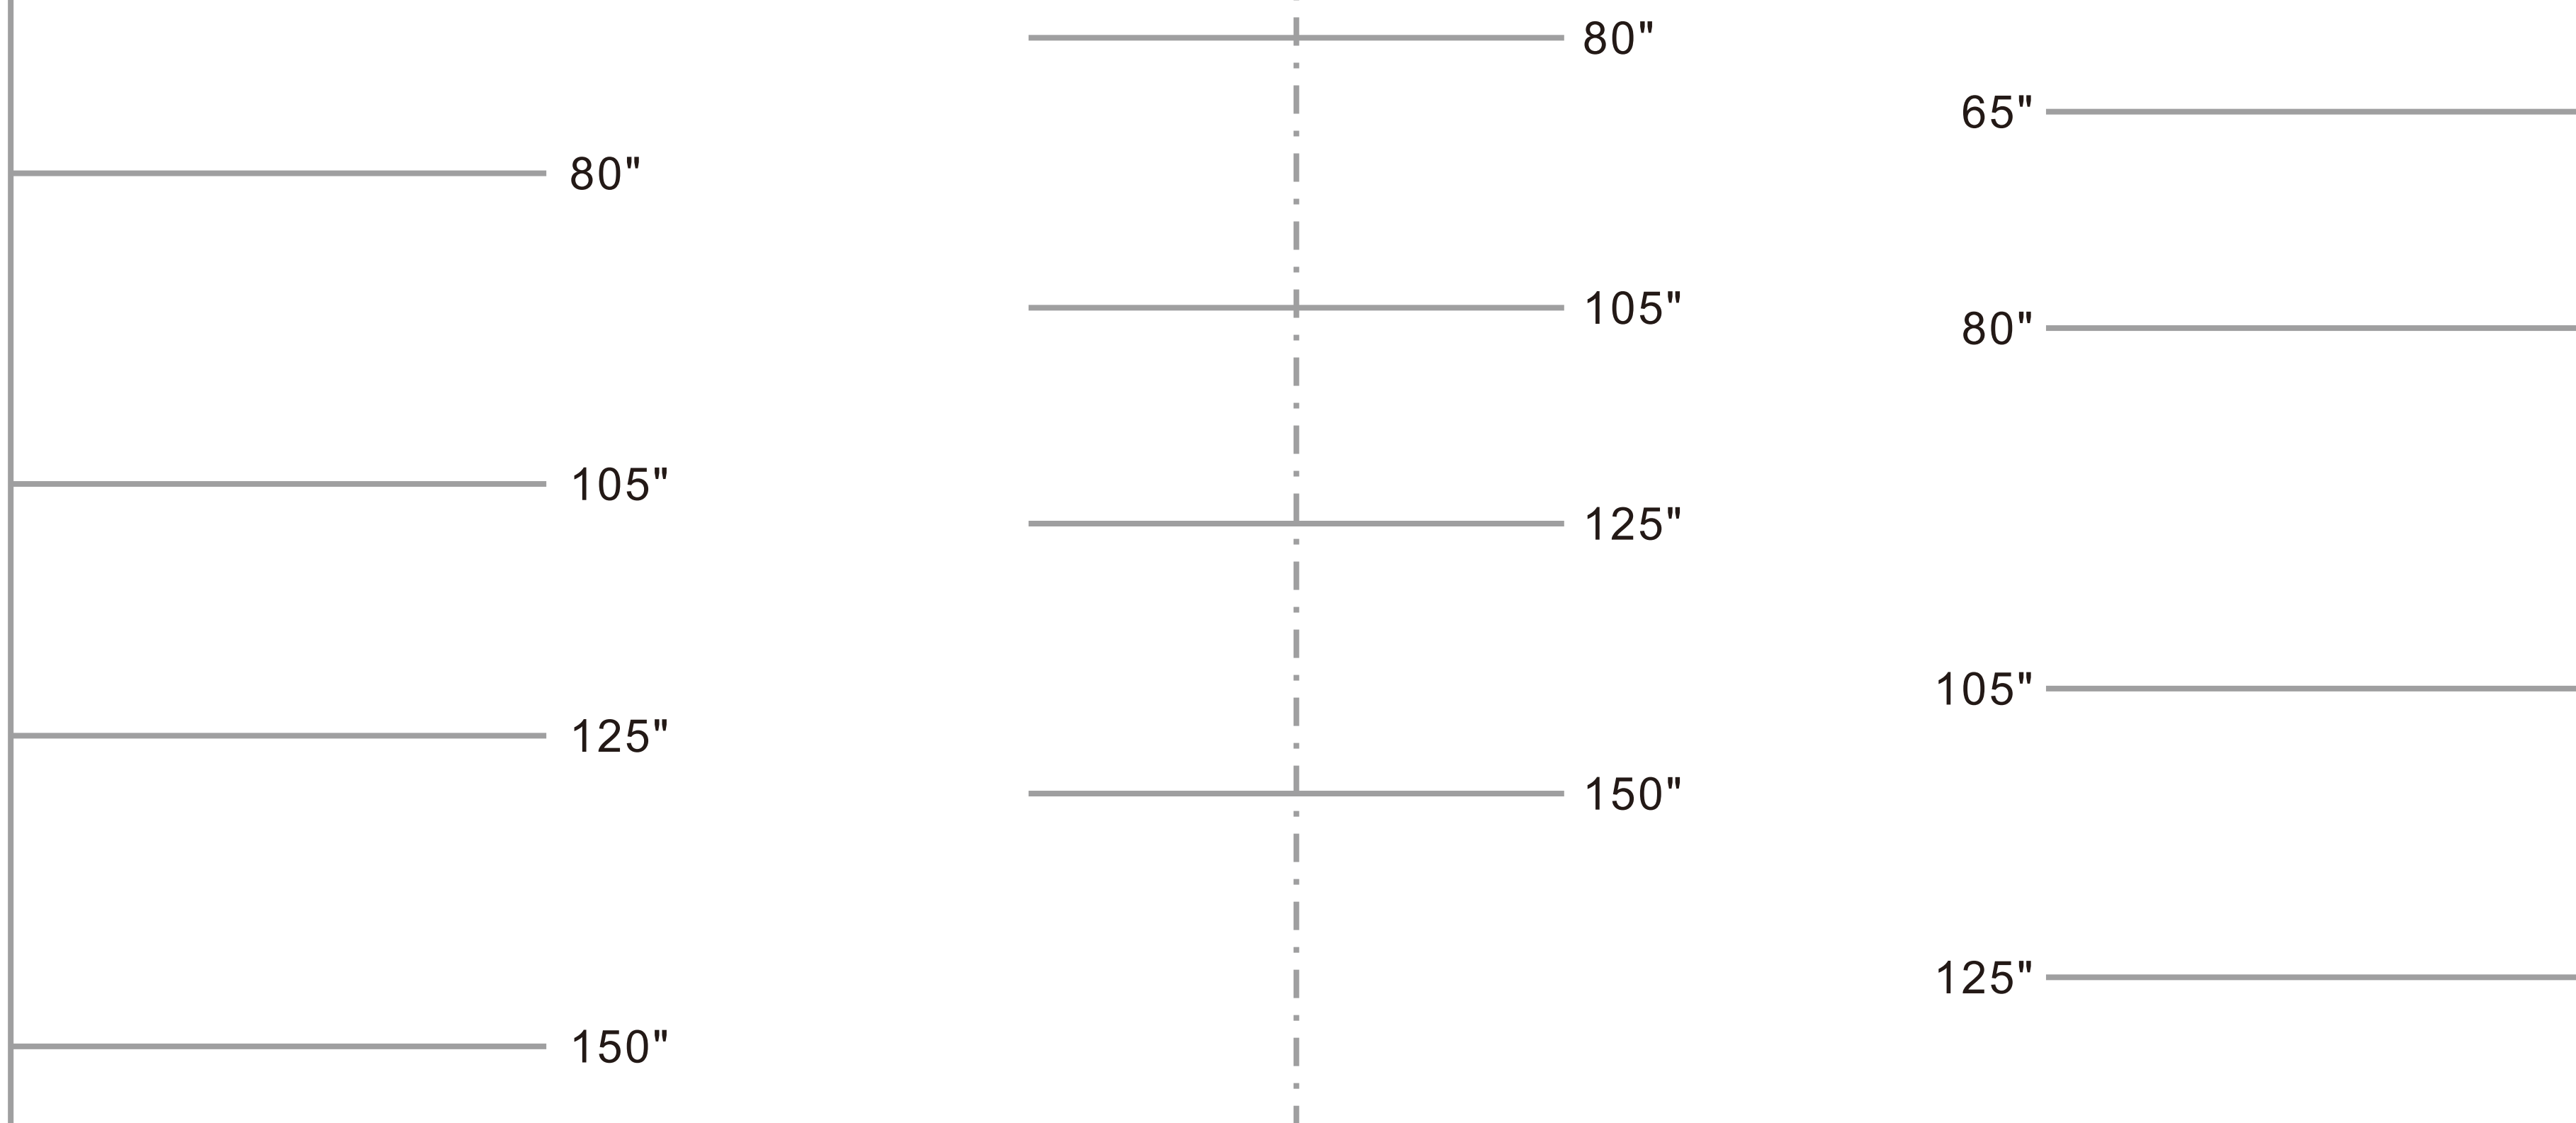

1080P [1920 x 1080]

WXGA [1280 x 800]

XGA [1024 x 768]

700 mm