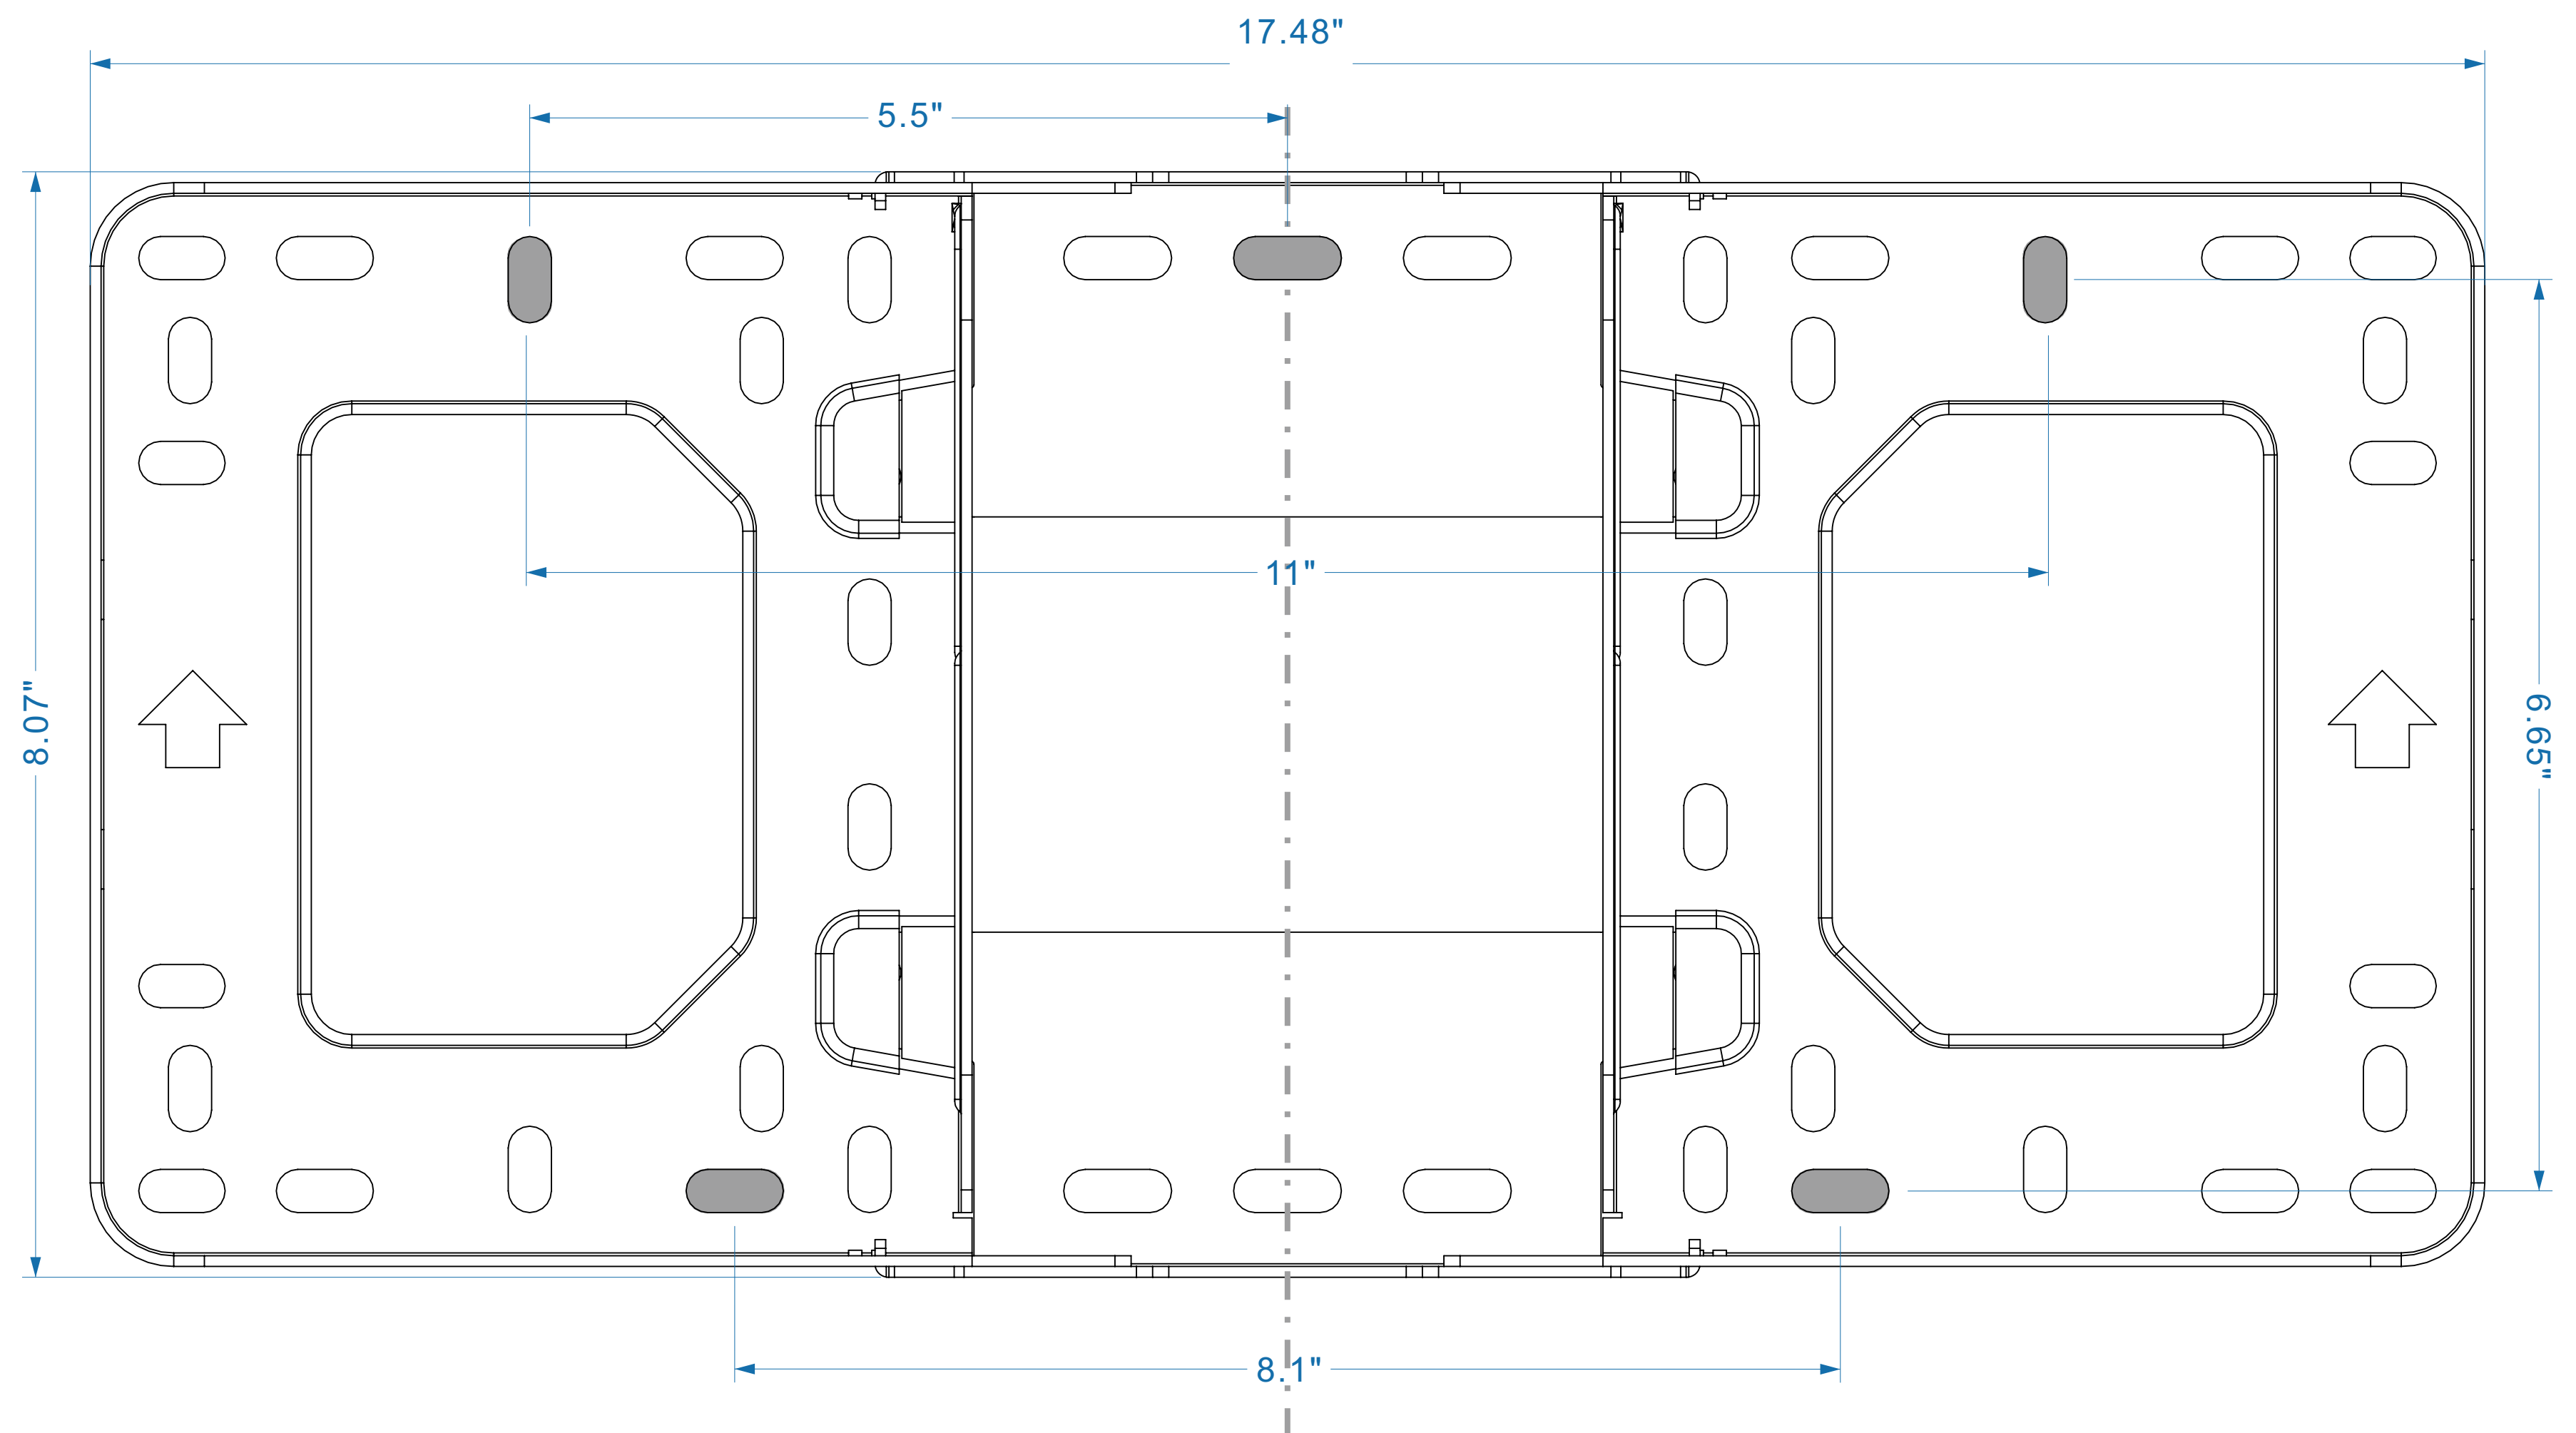

480 mm

1080P [1920 x 1080]

WXGA [1280 x 800]

XGA [1024x768]